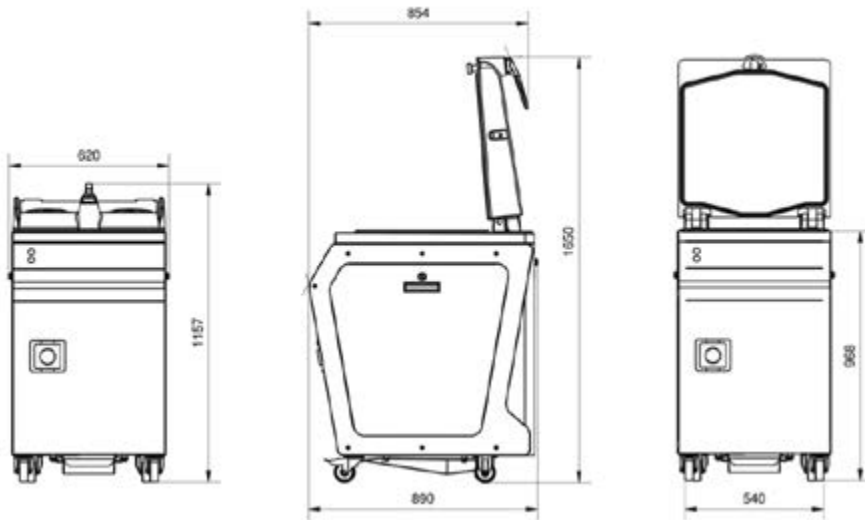

Concorde 4

Division	
20 divisions	■
Hygiene	
Automatic blade rise mechanism	■
Dust control system	■
Stainless steel covers	■
Aluminium bowl and outer bowl rim	■
Comfort	
Silent hydraulic pump	■
Stop & Go function	■
Ergonomic control panel	■
Supply voltage	
TRI 400 V 50Hz	■

Алматы (7273)495-231
Ангарск (3955)60-70-56
Архангельск (8182)63-90-72
Астрахань (8512)99-46-04
Барнаул (3852)73-04-60
Белгород (4722)40-23-64
Благовещенск (4162)22-76-07
Брянск (4832)59-03-52
Владивосток (423)249-28-31
Владикавказ (8672)28-90-48
Владимир (4922) 49-43-18
Волгоград (844)278-03-48
Вологда (8172)26-41-59
Воронеж (473)204-51-73
Екатеринбург (343)384-55-89

Ижевск (3412)26-03-58
Иваново (4932)77-34-06
Иркутск (395)279-98-46
Казань (843)206-01-48
Калининград (4012)72-03-81
Калуга (4842)92-23-67
Кемерово (3842)65-04-62
Киров (8332)68-02-04
Коломна (4966)23-41-49
Кострома (4942)77-07-48
Краснодар (861)203-40-90
Красноярск (391)204-63-61
Курск (4712)77-13-04
Курган (3522)50-90-47
Липецк (4742)52-20-81

Киргизия (996)312-96-26-47

Магнитогорск (3519)55-03-13
Москва (495)268-04-70
Мурманск (8152)59-64-93
Набережные Челны (8552)20-53-41
Нижний Новгород (831)429-08-12
Новокузнецк (3843)20-46-81
Ноябрьск (3496)41-32-12
Новосибирск (383)227-86-73
Ноябрьск (3496)41-32-12
Омск (3812)21-46-40
Орел (4862)44-53-42
Оренбург (3532)37-68-04
Пенза (8412)22-31-16
Петрозаводск (8142)55-98-37
Псков (8112)59-10-37

Россия (495)268-04-70

Пермь (342)205-81-47
Ростов-на-Дону (863)308-18-15
Рязань (4912)46-61-64
Самара (846)206-03-16
Саранск (8342)22-96-24
Санкт-Петербург (812)309-46-40
Саратов (845)249-38-78
Севастополь (8692)22-31-93
Симферополь (3652)67-13-56
Смоленск (4812)29-41-54
Сочи (862)225-72-31
Ставрополь (8652)20-65-13
Сыктывкар (8212)25-95-17
Сургут (3462)77-98-35
Тамбов (4752)50-40-97

Казахстан (772)734-952-31

Тверь (4822)63-31-35
Тольяти (8482)63-91-07
Томск (3822)98-41-53
Тула (4872)33-79-87
Тюмень (3452)66-21-18
Улан-Удэ (3012)59-97-51
Ульяновск (8422)24-23-59
Уфа (347)229-48-12
Хабаровск (4212)92-98-04
Чебоксары (8352)28-53-07
Челябинск (351)202-03-61
Череповец (8202)49-02-64
Чита (3022)38-34-83
Якутск (4112)23-90-97
Ярославль (4852)69-52-93